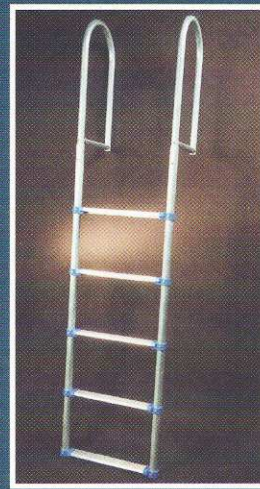

DOCK LADDER

92000 Series

2 STYLES FOR A CONVENIENT CHOICE

- **STANDARD STYLE** is for permanent mounting on dock or seawall. The stationary dock ladders will withstand years of use.
- **LIFTING STYLE** slides up and out of the water and lock in either position. This dock ladder can be raised vertically to clear the water after each use.

Specifications

- Marine grade aluminum construction from 1 1/2" pipe
- No welding: every parts are riveted for increased strenght and rigidity
- 17" W extruded channel steps have non skid surfaces and no sharp edges
- 1" vertical spacing between steps
- Heavy duty: 250 wright capacity
- Only stainless steel fastners
- Heavy duty plastic fastners: UV protect, salt water proof, cold crack -40°C

Models #	Height	Width	Depth
Standard			
92103	3 steps	50"	20"
92104	4 steps	72"	20"
92105	5 steps	84"	20"
92107	7 steps	108"	20"

Models #	Height	Width	Depth
Lifting			
92305	5 steps	44"	20"
92307	7 steps	68"	20"

NEW! HEAVY DUTY ALUMINIUM DOCK LADDER

- Easy to assemble
- From first quality anodized aluminium
- Lightweight and durable
- Stainless steel hardware included
- Large anti-skid steps for safety
- Quick release systeme included
- Can be fixed permanently
- 350 lbs weight capacity
- Manufacturer lifetime limited warranty