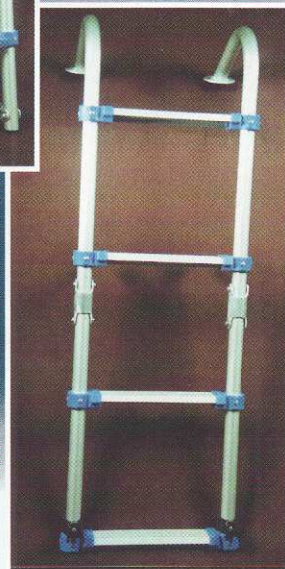

FOLDING REAR ENTRY BOARDING LADDER

99700 Series

- Perfect for pontoon boat and deck boat!
- Better quality boarding ladder on the market
- 100% heavy duty anodized quality marine aluminum
- Angle for a better confort and a safer boarding
- Stand offs included are adjustable at the appropriate level

Specifications

- Durable 1 1/4" diameter aluminum tube / strong tickness of 1/8"
- Non skid surfaces edges extruded aluminum steps 1 1/4" x 2"
- Upper section (hook) 14" (depth) x 6" (lenght)
- Stainless steel fastners included. Mounting hardware not included.
- Weight capacity 250 lbs

Models #		CLOSE			OPEN
		Lenght	wide	depth	lenght
99703	3 steps	24	13 1/4	12	31 1/4
99704	4 steps	24	13 1/4	12	43 1/4

FOLDING TRANSOM BOARDING LADDER

99300 Series

- For use on small boat transoms and bass boat
- Mounts 6 1/2" x 12" area
- Folds down for an easy boarding
- Fits most angled or curved boarding

Specifications

- Durable 1 1/4" diameter aluminum tube
- Comfortable non skid surfaces edges extruded aluminum steps 1 1/4" x 2"
- Stainless steel fastners included. Mounting hardware not included
- Plastic fastners are UV, salt water and cold crack proof
- Weight capacity 250 lbs